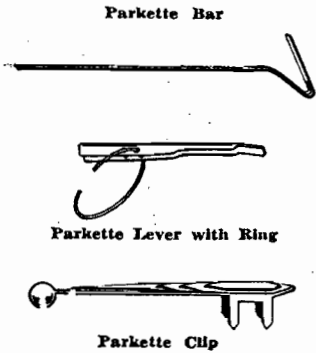

Parker
REPAIR PARTS
Price List

No. 5306

The Parker Pen Company
JANESVILLE · WISCONSIN · U. S. A.

PARKER VACUMATIC PEN PARTS

	\$10.00 Senior Maxima & Maxima Vacumatic	\$8.75 Major & Debutante Vacumatic	\$7.50 Standard & Slender Vacumatic	\$5.00 Junior & Debutante Vacumatic
Nib	4.50	3.50	3.50	2.00
Tube Feed30	.30	.30	.30
Section30	.30	.30	.20
Barrel	1.80	1.20	1.20	.80
Filler Unit Complete60	.60	.60	.60
Filling Mechanism50	.50	.50	.50
Diaphragm10	.10	.10	.10
Blind Cap Complete50	.50	.40	.20
Blind Cap Section40	.40	.30	.10
Blind Cap Band05	.05	.05	.05
Blind Cap Screw05	.05	.05	.05
Outer Cap	1.70	1.70	1.10	.70
Clip Screw05	.05	.05	.05
Clip60	.60	.60	.60
Ring Crown60	

PARKER BUTTON FILLER PEN PARTS

	\$7.00 Duofold Senior	\$5.00 Duofold Junior	\$5.00 Duofold Lady	\$5.00 Duofold Midget	\$3.50 DeLuxe Challenger	\$2.75 Parker Challenger
Nib	3.50	2.50	2.50	2.50	1.50	1.25
Feed	.15	.15	.15	.15	.15	.15
Section	.15	.15	.15	.15	.15	.15
Barrel	1.40	.90	.80	.80	.70	.50
Blind Cap	.10	.10	.10	.10	.10	.10
Bar	.10	.10	.10	.10	.10	.10
Sac	.10	.10	.10	.10	.10	.10
Outer Cap	1.40	.90	.80	.80	.70	.50
Inner Cap	.20	.20	.20	.20		
Clip Screw					.05	.05
Clip	.30	.30	.30	.30	.30	.30
Ring			.30	.30	.30	.30

LEVER FILLER PEN PARTS

List Price of Pen Parts	\$1.75 Parkette Deluxe Parker Duo-Tone	\$1.25 Parkette
Nib	1.00	.75
Feed	.10	.10
Section	.15	.15
Barrel	.70	.40
Sac	.10	.10
Bar	.02	.02
Lever and Ring	.03	.03
Cap	.60	.40
Clip	.10	.10